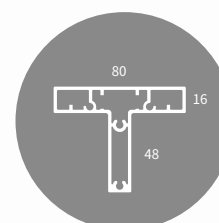

UFT7-HW-100
 Frame High Leg
 *Height: 1000mm

Model No.	W
UFT7-HW45-100	446
UFT7-HW60-100	596
UFT7-HW70-100	700
UFT7-HW80-100	796

DFT7-EW Frame Table Leg

DFT7-EW-71
Frame Table Leg

*Applicable to 1 top beam
*Height: 710mm

Model No.	W
DFT7-EW70-71	696
DFT7-EW80-71	796

DFT7-2EW-71
Frame Table Leg

*Applicable to 2 top beams
*Height: 710mm

Model No.	W
DFT7-2EW120-71	1196
DFT7-2EW140-71	1396

FLT80-7CB
Cross Beam (Supporter)

*Aluminium extrusion cross bar with 2 zamak end connectors

Model No.	L
FLT80-7CB110	956
FLT80-7CB130	1156
FLT80-7CB150	1356
FLT80-7CB160	1456
FLT80-7CB180	1656

AFT7, UFT7 & DFT7 Frame Table Leg

AFT7 Working Table Frame

Size: (L) 1,496 x (W) 796 x (H) 850mm
Including 2 x AFT7-HW80-85 + 2 x FLT80-7CB150

UFT7 Office Table Frame

Size: (L) 1,096 x (W) 596 x (H) 710mm
Including 2 x UFT7-EW60-71 + 1 FLT80-7CB110

DFT7 Office Table Frame, with side table

Size: (L) 1,396 x (W) 1,396 / 696 x (H) 710mm
Including 1 x DFT7-EW140-71 + 1 x DFT7-EW70-71
+ 2 x FLT80-7CB140