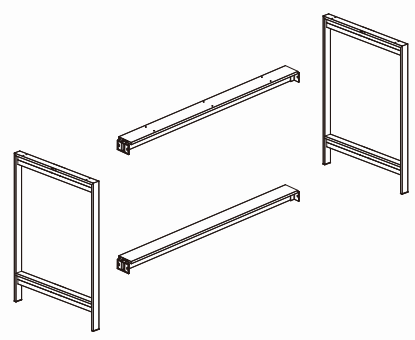

UFT4-HW-85
Frame High Leg
*Height: 850mm

Model No.	W
UFT4-HW40-85	396
UFT4-HW45-85	446
UFT4-HW60-85	596

UFT4-HW-100
Frame High Leg
*Height: 1000mm

Model No.	W
UFT4-HW40-100	396
UFT4-HW45-100	446
UFT4-HW60-100	596

FLT4-CB Cross Beam

FLT4-CB
Cross Beam (Supporter)
 *Aluminium extrusion cross bar with 2 zamak end connectors

Model No.	L
FLT4-CB60	516
FLT4-CB80	716
FLT4-CB100	916
FLT4-CB120	1116
FLT4-CB140	1316
FLT4-CB160	1516

Frame Table Leg, with 1 cross beam

Frame High Leg, with 2 cross beams

AFT4 Frame Table Leg

AFT4 Office Table Frame

Including 2 x AFT4-EW45-71 + 1 x FLT4-CB100

Dimensions: (L) 1000 x (W) 446 / 531 x (H) 710mm