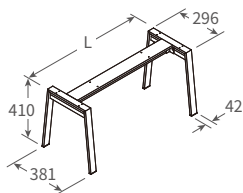

*W x W: 446 x 446mm

HCH35-60

HCH35-71

Model No.	A	H
HCH45-60	575	600
HCH45-71	595	710

A4 Bench Frames

*W= 296mm

ABH3041
Bench Frame
 *Height: 410mm

ABH3041-60
 L= 588

ABH3041-80
 L= 788

ABH3041-100
 L= 988

ABH3071
High Bench Frame
 *Height: 710mm

ABH3071-60
 L= 588

ABH3071-80
 L= 788

ABH3071-100
 L= 988

A4 Bench Frames

*W= 346mm