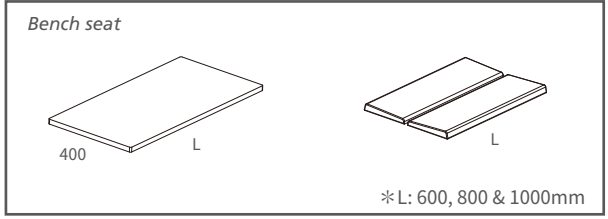

D4 Bench Frames

*W= 396mm

**DBH4041
Bench Frame**

*H: 410mm
*With height adjustable glides (+10mm)