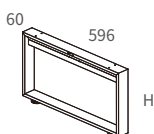

DFT6-EW & HW Frame Table Leg

DFT6-EW40
Frame Table Leg
*Width: 396mm

Model No.	H
DFT6-EW40-32	320
DFT6-EW40-41	410
DFT6-EW40-56	560
DFT6-EW40-71	710

DFT6-EW45
Frame Table Leg
*Width: 446mm

Model No.	H
DFT6-EW45-32	320
DFT6-EW45-41	410
DFT6-EW45-56	560
DFT6-EW45-71	710

DFT6-EW60
Frame Table Leg
*Width: 596mm

Model No.	H
DFT6-EW60-32	320
DFT6-EW60-41	410
DFT6-EW60-56	560
DFT6-EW60-71	710

Model No.	H
DFT6-EW80-32	320
DFT6-EW80-41	410
DFT6-EW80-56	560
DFT6-EW80-71	710

DFT6-HW45
Frame High Leg
*Width: 446mm

Model No.	H
DFT6-HW45-85	850
DFT6-HW45-100	1000

Model No.	H
DFT6-HW60-85	850
DFT6-HW60-100	1000