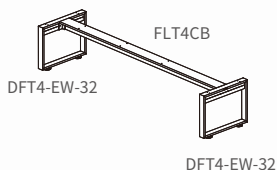

DFT4-EW-32 TV Stand Frame

*DFT4-EW-32
TV Stand Frame*

- *Height: 320mm
- *With height adjustable glides (+10 mm)

Model No.	W
DFT4-EW35-32	346
DFT4-EW40-32	396
DFT4-EW45-32	446

*FLT4-CB
Cross Beam (Supporter)*

- *Aluminium extrusion cross bar with 2 zamak end connectors

Model No.	L
FLT4-CB120	1116
FLT4-CB140	1316
FLT4-CB160	1516
FLT4-CB180	1716
FLT4-CB200	1916