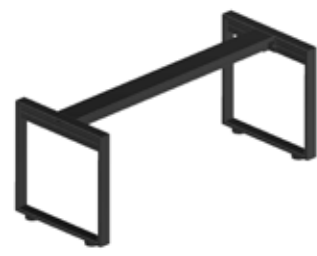

ABH3541
Bench Frame
 *Height: 410mm

ABH3541-60
 L= 588

ABH3541-80
 L= 788

ABH3541-100
 L= 988

ABH3571
High Bench Frame
 *Height: 710mm

ABH3571-60
 L= 588

ABH3571-80
 L= 788

ABH3571-100
 L= 988

D4 Bench Frames

*W= 396mm

**DBH4041
Bench Frame**

*H: 410mm
*With height adjustable glides (+10mm)

DBH4041-60
L= 588

DBH4041-80
L= 788

DBH4041-100
L= 988

**DBH4071
High Stool Frame**