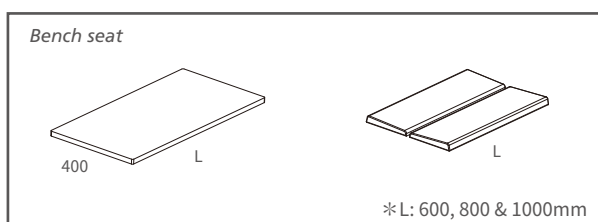

A4 Bench Frames

*W= 346mm

ABH3541
Bench Frame
*Height: 410mm