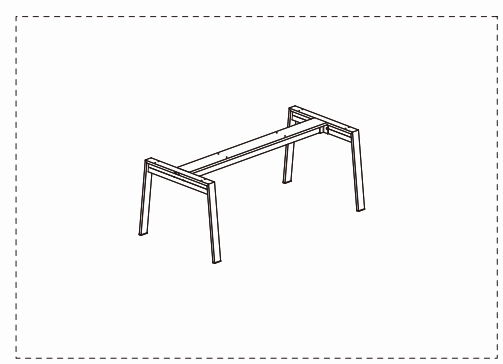

Model No.	L
FLT4-CB60	516
FLT4-CB80	716
FLT4-CB100	916
FLT4-CB120	1116
FLT4-CB140	1316
FLT4-CB160	1516

Frame Table Leg, with 1 cross beam