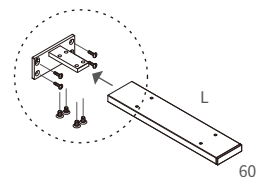

Model No.	W	H
AFT6-WW21-41	198	410
AFT6-WW21-71	198	710
AFT6-WW21-85	198	850
AFT6-WW27-41	273	410
AFT6-WW27-71	273	710
AFT6-WW27-85	273	850
AFT6-WW32-41	323	410
AFT6-WW32-71	323	710
AFT6-WW32-85	323	850

FLT60-WSH
Wall-Mounted Shelf Support
*Length: 210, 277 & 327mm