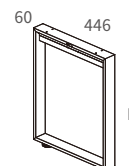

Model No.	H
DFT6-EW45-32	320
DFT6-EW45-41	410
DFT6-EW45-56	560
DFT6-EW45-71	710

DFT6-EW60
Frame Table Leg
*Width: 596mm