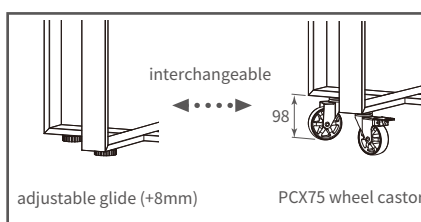

DFT6-XW Frame Cross Stand

DFT6-XW45
Frame Cross Stand