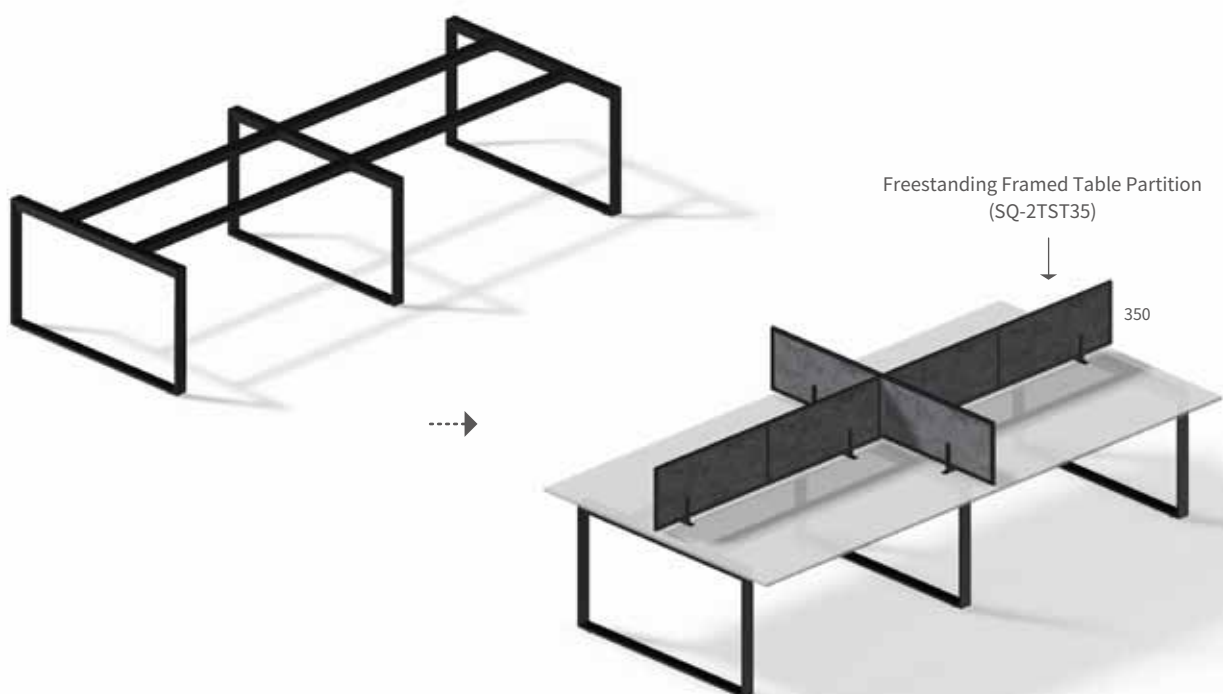

DFT7 Long Table Frame System

Size: (L) 3,122 x (W) 1,196 x (H) 710mm

Including 3 x DFT7-EW120-71 + 4 x FLT80-7CB160