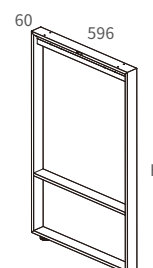

DFT6-EW45
Frame Table Leg
*Width: 446mm

Model No.	H
DFT6-EW45-32	320
DFT6-EW45-41	410
DFT6-EW45-56	560
DFT6-EW45-71	710

DFT6-EW60
Frame Table Leg
*Width: 596mm

Model No.	H
DFT6-EW60-32	320
DFT6-EW60-41	410
DFT6-EW60-56	560
DFT6-EW60-71	710

DFT6-EW80
Frame Table Leg
*Width: 796mm

Model No.	H
DFT6-EW80-32	320
DFT6-EW80-41	410
DFT6-EW80-56	560
DFT6-EW80-71	710

DFT6-HW45
Frame High Leg
*Width: 446mm

Model No.	H
DFT6-HW45-85	850
DFT6-HW45-100	1000

DFT6-HW60
Frame High Leg
*Width: 596mm

Model No.	H
DFT6-HW60-85	850
DFT6-HW60-100	1000

DFT6-EW Frame Table Leg

**FLT6-CB
Cross Beam (Supporter)**

*Aluminium extrusion cross bar with 2 zamak end connectors