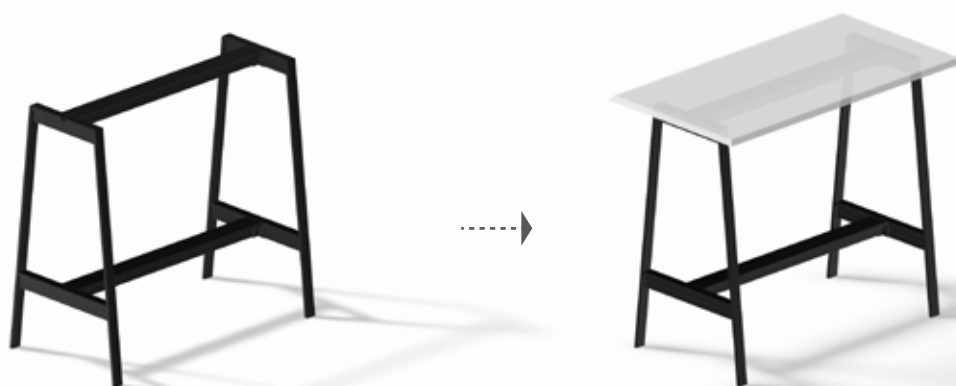

AFT4 High Bar Table Frame

Including 2 x AFT4-HW35-100 + 2 x FLT4-CB100

Dimensions: (L) 1000 x (W) 346 / 553 x (H) 1000mm