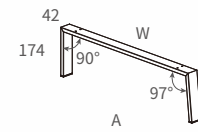

- *Height: 240mm
- *With height adjustable glides (+10 mm)

Model No.	W
DFT4-CW40-24	396
DFT4-CW45-24	446
DFT4-CW60-24	596
DFT4-CW80-24	796

DFT4-CW60-24

DFT4-CW60-24

BFT4-CW Cabinet & Sofa Feet

BFT4-CW-17
 Cabinet & Sofa Feet
 *Height: 174mm