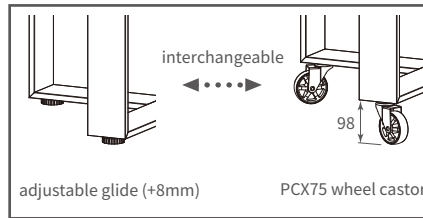

DFT9-XW Frame Cross Stand

DFT9-XW50
Frame Cross Stand
*W x W: 496 x 496mm