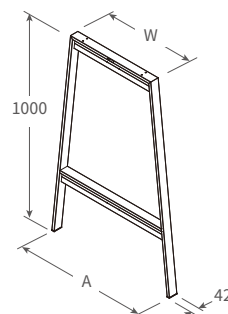

Model No.	W	A
AFT4-HW30-85	296	472
AFT4-HW35-85	346	522
AFT4-HW40-85	396	571
AFT4-HW45-85	446	622

AFT4-HW-100
Frame High Leg
*Height: 1000mm