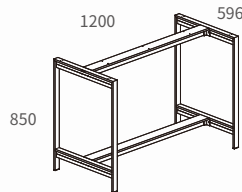

Frame Table Leg, with 1 cross beam

Frame High Leg, with 2 cross beams

AFT4 Frame Table Leg

AFT4 Office Table Frame

Including 2 x AFT4-EW45-71 + 1 x FLT4-CB100

Dimensions: (L) 1000 x (W) 446 / 531 x (H) 710mm

AFT4 High Bar Table Frame

Including 2 x AFT4-HW35-100 + 2 x FLT4-CB100

Dimensions: (L) 1000 x (W) 346 / 553 x (H) 1000mm

UFT4 Frame Table Leg

UFT4 Coffee Table Frame
Including 2 x UFT4-EW45-41 + 1 x FLT4-CB80
Dimensions: (L) 800 x (W) 446 x (H) 410mm

UFT4 High Working Table Frame
Including 2 x UFT4-HW60-85 + 2 x FLT4-CB120
Dimensions: (L) 1200 x (W) 596 x (H) 850mm

DFT6-EW & HW Frame Table Leg

DFT6-EW40
Frame Table Leg
*Width: 396mm

Model No.	H
DFT6-EW40-32	320
DFT6-EW40-41	410
DFT6-EW40-56	560
DFT6-EW40-71	710