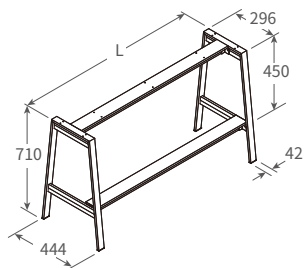

*W x W: 446 x 446mm

HCH35-60

HCH35-71

Model No.	A	H
HCH45-60	575	600
HCH45-71	595	710

A4 Bench Frames

*W= 296mm

ABH3041
Bench Frame
 *Height: 410mm

ABH3041-60
 L= 588

ABH3041-80
 L= 788

ABH3041-100
 L= 988

ABH3071
High Bench Frame
 *Height: 710mm

ABH3071-60
 L= 588

ABH3071-80
 L= 788

ABH3071-100
 L= 988

A4 Bench Frames

*W= 346mm