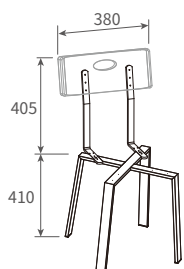

HCH35-60

HCH35-71

Model No.	A	H
HCH35-60	475	600
HCH35-71	495	710

CH45 & HCH45 Chair Frames

*Plywood back supporter

CH45 Chair Frame

*W x W: 446 x 446mm
*Hight: 410mm

HCH45 High Chair Frame

*W x W: 446 x 446mm

HCH35-60

HCH35-71

Model No.	A	H
HCH45-60	575	600
HCH45-71	595	710

A4 Bench Frames

*W= 296mm

ABH3041
Bench Frame
 *Height: 410mm

ABH3041-60
 L= 588

ABH3041-80
 L= 788

ABH3041-100
 L= 988

ABH3071
High Bench Frame
 *Height: 710mm

ABH3071-60
 L= 588

ABH3071-80
 L= 788

ABH3071-100
 L= 988

A4 Bench Frames

*W= 346mm