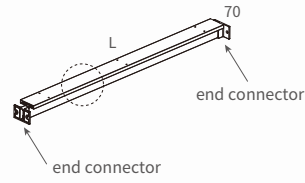

DFT6-HW60
Frame High Leg
*Width: 596mm

Model No.	H
DFT6-HW60-85	850
DFT6-HW60-100	1000

DFT6-EW Frame Table Leg

**FLT6-CB
Cross Beam (Supporter)**

*Aluminium extrusion cross bar with 2 zamak end connectors