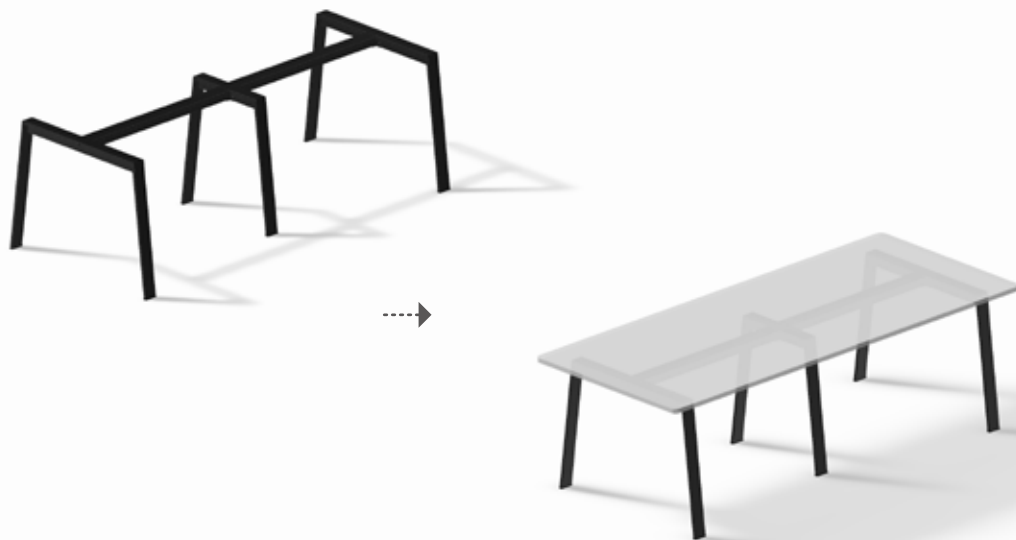

AFT7 & DFT7 Frame Table Leg

AFT7 Long Table Frame System

Size: (L) 2,122 x (W) 796 / 446 x (H) 710mm

Including 2 x AFT7-EW80-71 + 1 x AFT7-EW45-71 + 2 x FLT80-7CB110