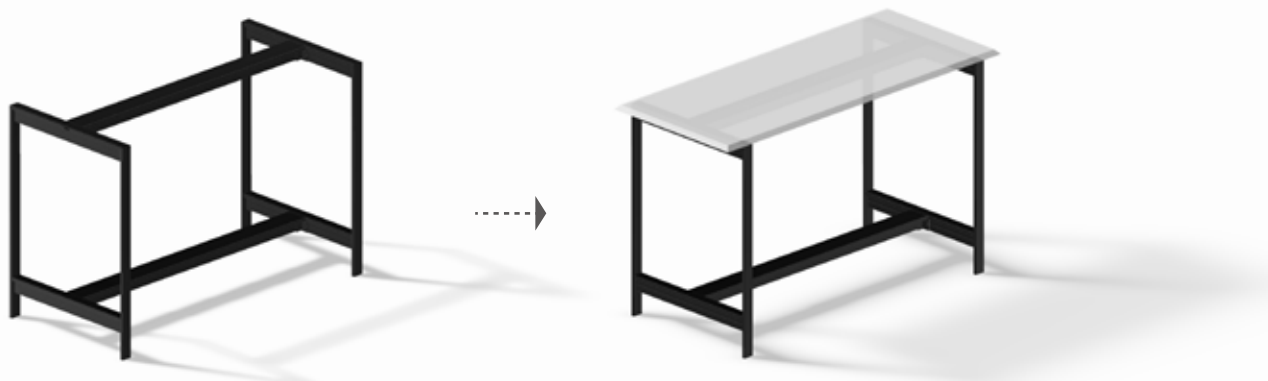

UFT4 High Working Table Frame
Including 2 x UFT4-HW60-85 + 2 x FLT4-CB120
Dimensions: (L) 1200 x (W) 596 x (H) 850mm