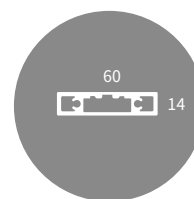

DFT6-XW Frame Cross Stand

DFT6-XW45
Frame Cross Stand