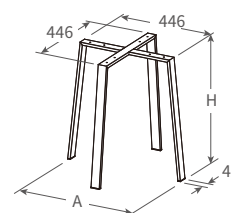

Model No.	A	H
AFT4-XW45-41	531	410
AFT4-XW45-56	562	560
AFT4-XW45-71	594	710
AFT4-XW45-85	622	850
AFT4-XW45-100	653	1000