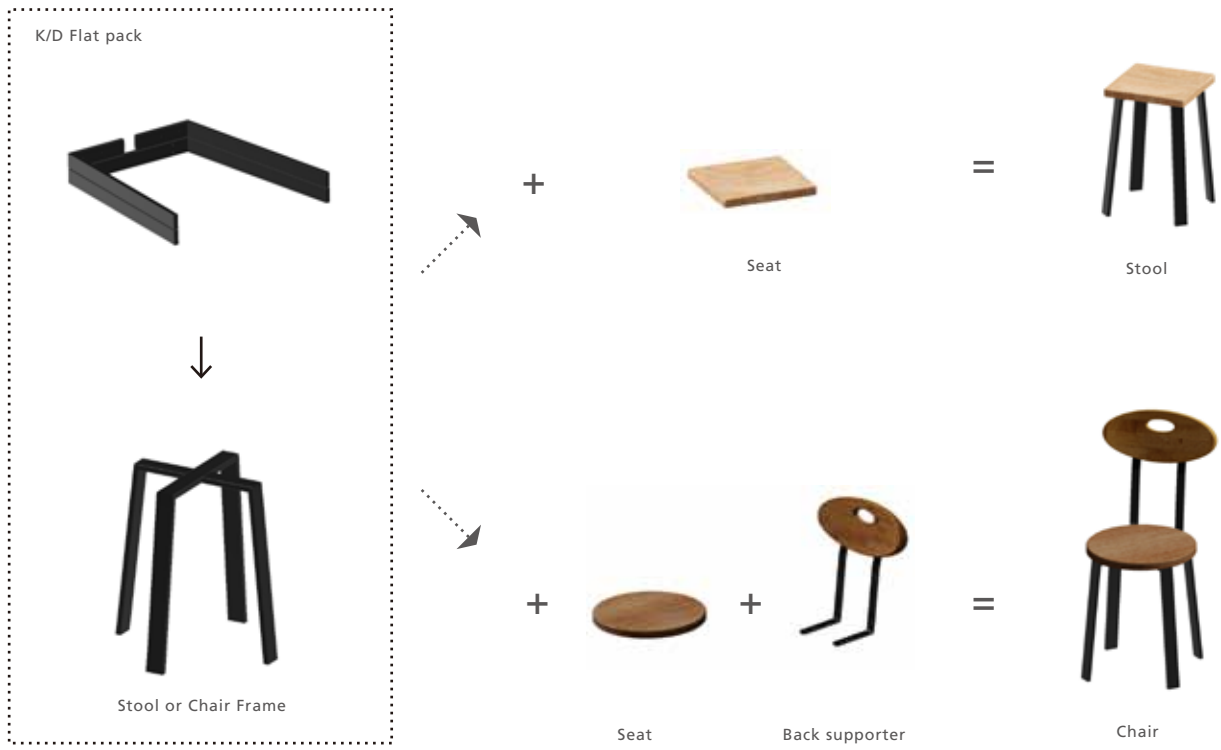

D4 Bench Frames

*W= 396mm

**DBH4041
Bench Frame**

*H: 410mm
*With height adjustable glides (+10mm)

DBH4041-60
L= 588

DBH4041-80
L= 788

DBH4041-100
L= 988

**DBH4071
High Stool Frame**

*H: 710mm
*With height adjustable glides (+10mm)

DBH4071-60
L= 588

DBH4071-80
L= 788

DBH4071-100
L= 988

K/D Flat Pack

FLT42 Stool & Chair Frame

FLT42 Bench Frame + FLT Cross Beam

www.4wspace.com/framestand