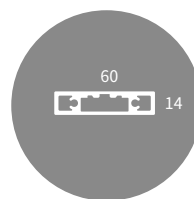

AFT6-XW Frame Cross Stand

AFT6-XW60
Frame Cross Stand