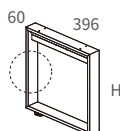

Frame Table Leg, with 1 cross beam

Frame High Leg, with 2 cross beams

AFT4 Frame Table Leg

AFT4 Office Table Frame

Including 2 x AFT4-EW45-71 + 1 x FLT4-CB100

Dimensions: (L) 1000 x (W) 446 / 531 x (H) 710mm

AFT4 High Bar Table Frame

Including 2 x AFT4-HW35-100 + 2 x FLT4-CB100

Dimensions: (L) 1000 x (W) 346 / 553 x (H) 1000mm

UFT4 Frame Table Leg

UFT4 Coffee Table Frame
Including 2 x UFT4-EW45-41 + 1 x FLT4-CB80
Dimensions: (L) 800 x (W) 446 x (H) 410mm

UFT4 High Working Table Frame
Including 2 x UFT4-HW60-85 + 2 x FLT4-CB120
Dimensions: (L) 1200 x (W) 596 x (H) 850mm

DFT6-EW & HW Frame Table Leg

DFT6-EW40
Frame Table Leg
*Width: 396mm

Model No.	H
DFT6-EW40-32	320
DFT6-EW40-41	410
DFT6-EW40-56	560
DFT6-EW40-71	710