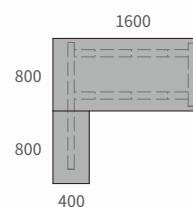

UFT7-HW-100
 Frame High Leg
 *Height: 1000mm

Model No.	W
UFT7-HW45-100	446
UFT7-HW60-100	596
UFT7-HW70-100	700
UFT7-HW80-100	796

DFT7-EW Frame Table Leg

DFT7-EW-71
Frame Table Leg

*Applicable to 1 top beam
*Height: 710mm

Model No.	W
DFT7-EW70-71	696
DFT7-EW80-71	796

DFT7-2EW-71
Frame Table Leg

*Applicable to 2 top beams
*Height: 710mm

Model No.	W
DFT7-2EW120-71	1196
DFT7-2EW140-71	1396

FLT80-7CB
Cross Beam (Supporter)

*Aluminium extrusion cross bar with 2 zamak end connectors

Model No.	L
FLT80-7CB110	956
FLT80-7CB130	1156
FLT80-7CB150	1356
FLT80-7CB160	1456
FLT80-7CB180	1656

AFT7, UFT7 & DFT7 Frame Table Leg

AFT7 Working Table Frame

Size: (L) 1,496 x (W) 796 x (H) 850mm
Including 2 x AFT7-HW80-85 + 2 x FLT80-7CB150

UFT7 Office Table Frame

Size: (L) 1,096 x (W) 596 x (H) 710mm
Including 2 x UFT7-EW60-71 + 1 FLT80-7CB110

DFT7 Office Table Frame, with side table

Size: (L) 1,396 x (W) 1,396 / 696 x (H) 710mm
Including 1 x DFT7-EW140-71 + 1 x DFT7-EW70-71
+ 2 x FLT80-7CB140