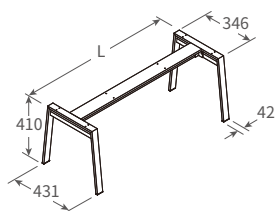

*W x W: 446 x 446mm

HCH35-60

HCH35-71

Model No.	A	H
HCH45-60	575	600
HCH45-71	595	710

A4 Bench Frames

*W= 296mm

ABH3041
Bench Frame
 *Height: 410mm

ABH3041-60
 L= 588

ABH3041-80
 L= 788

ABH3041-100
 L= 988

ABH3071
High Bench Frame
 *Height: 710mm

ABH3071-60
 L= 588

ABH3071-80
 L= 788

ABH3071-100
 L= 988

A4 Bench Frames

*W= 346mm

ABH3541
Bench Frame
 *Height: 410mm

ABH3541-60
 L= 588

ABH3541-80
 L= 788

ABH3541-100
 L= 988

ABH3571
High Bench Frame
 *Height: 710mm

ABH3571-60
 L= 588

ABH3571-80
 L= 788

ABH3571-100
 L= 988