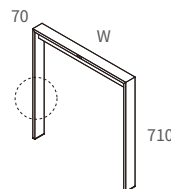

Size: (L) 1,596 x (W) 796 x (H) 710mm

Including 2 x DFT6-EW80-71 + 1 x FLT6-CB160

DFT6 Working Table Frame

Size: (L) 1,136 x (W) 596 x (H) 1000mm

Including 1 x DFT6-HW60-100 + 2 x FLT6-CB120

AFT7-EW & HW Frame Table Leg

AFT7-EW-71
Frame Table Leg
*Height: 710mm

Model No.	W	A
AFT7-EW45-71	446	619
AFT7-EW60-71	596	769
AFT7-EW70-71	700	869
AFT7-EW80-71	796	970

AFT7-HW-85
Frame High Leg
*Height: 850mm

Model No.	W	A
AFT7-HW45-85	446	651
AFT7-HW60-85	596	801
AFT7-HW70-85	700	901
AFT7-HW80-85	796	1000

AFT7-HW-100
Frame High Leg
*Height: 1000mm

Model No.	W	A
AFT7-HW45-100	446	688
AFT7-HW60-100	596	838
AFT7-HW70-100	700	938
AFT7-HW80-100	796	1039

UFT7-EW & HW Frame Table Leg

UFT7-EW-71
 Frame Table Leg
 *Height: 710mm