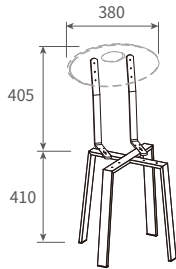

Model No.	A	H
ST35-32	415	320
ST35-41	435	410
ST35-56	465	560

HST35 High Stool Frame

*W x W: 346 x 346mm

HST35-60

HST35-71

Model No.	A	H
HST35-60	475	600
HST35-71	495	710

ST45 & HST45 Stool Frames

ST45 Stool Frame

*W x W: 446 x 446mm

Model No.	A	H
ST45-32	515	320
ST45-41	535	410
ST45-56	565	560

ST45-32

ST45-41

ST45-56

HST45 High Stool Frame

*W x W: 446 x 446mm

HST45-60

HST45-71

Model No.	A	H
HST45-60	575	600
HST45-71	595	710

CH35 & HCH35 Chair Frames

*Plywood back supporter

**CH35
Chair Frame**

*W x W: 346 x 346mm
*Hight: 410mm

**HCH35
High Chair Frame**

*W x W: 346 x 346mm

*W x W: 446 x 446mm

HCH35-60

HCH35-71

Model No.	A	H
HCH45-60	575	600
HCH45-71	595	710

A4 Bench Frames

*W= 296mm

ABH3041
Bench Frame
 *Height: 410mm

ABH3041-60
 L= 588