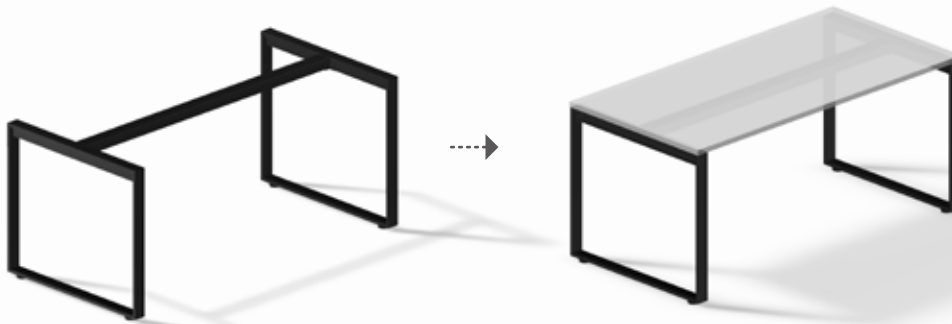

DFT6 Dining Table Frame

Size: (L) 1,596 x (W) 796 x (H) 710mm

Including 2 x DFT6-EW80-71 + 1 x FLT6-CB160