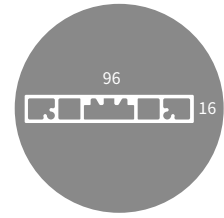

DFT9-XW Frame Cross Stand

DFT9-XW50
Frame Cross Stand
*W x W: 496 x 496mm