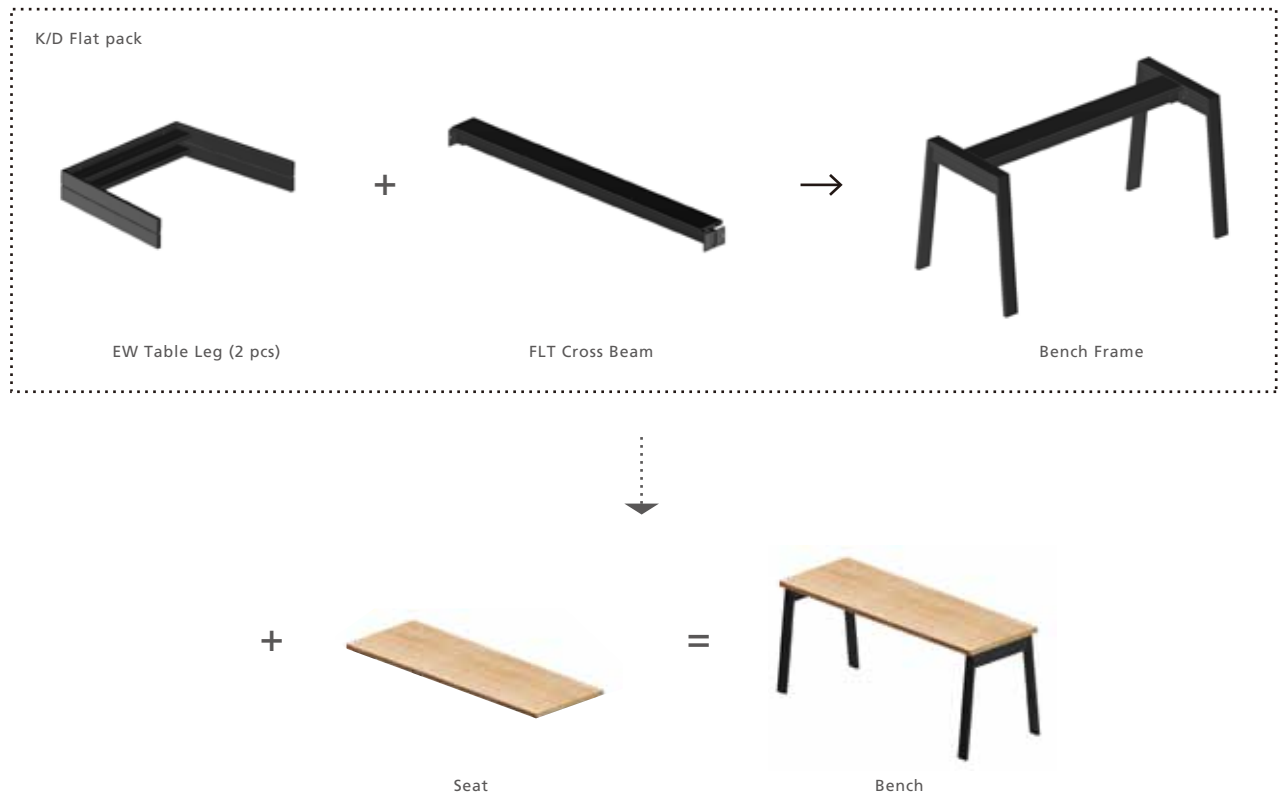

D4 Bench Frames

*W= 396mm

**DBH4041
Bench Frame**

*H: 410mm
*With height adjustable glides (+10mm)

DBH4041-60
L= 588

DBH4041-80
L= 788

DBH4041-100
L= 988

**DBH4071
High Stool Frame**

*H: 710mm
*With height adjustable glides (+10mm)

DBH4071-60
L= 588

DBH4071-80
L= 788

DBH4071-100
L= 988

K/D Flat Pack

FLT42 Stool & Chair Frame

FLT42 Bench Frame + FLT Cross Beam

www.4wspace.com/framestand