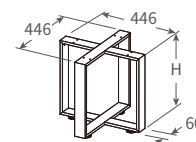

*W x W: 446 x 446mm

Model No.	H
DFT6-XW45-41	410
DFT6-XW45-71	710

DFT6-XW60
Frame Cross Stand

*W x W: 596 x 596mm