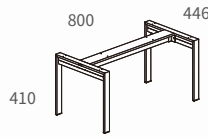

Frame Table Leg, with 1 cross beam

Frame High Leg, with 2 cross beams

AFT4 Frame Table Leg

AFT4 Office Table Frame

Including 2 x AFT4-EW45-71 + 1 x FLT4-CB100

Dimensions: (L) 1000 x (W) 446 / 531 x (H) 710mm

AFT4 High Bar Table Frame

Including 2 x AFT4-HW35-100 + 2 x FLT4-CB100

Dimensions: (L) 1000 x (W) 346 / 553 x (H) 1000mm

UFT4 Frame Table Leg

UFT4 Coffee Table Frame
Including 2 x UFT4-EW45-41 + 1 x FLT4-CB80
Dimensions: (L) 800 x (W) 446 x (H) 410mm

UFT4 High Working Table Frame
Including 2 x UFT4-HW60-85 + 2 x FLT4-CB120
Dimensions: (L) 1200 x (W) 596 x (H) 850mm

DFT6-EW & HW Frame Table Leg

DFT6-EW40
Frame Table Leg
*Width: 396mm

Model No.	H
DFT6-EW40-32	320
DFT6-EW40-41	410
DFT6-EW40-56	560
DFT6-EW40-71	710