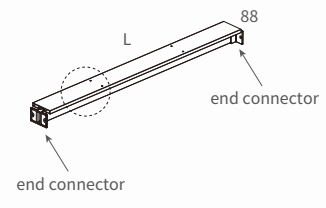

FLT4-CB Cross Beam

FLT4-CB
Cross Beam (Supporter)
*Aluminium extrusion cross bar with 2 zamak end connectors