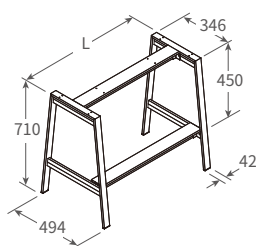

*W x W: 446 x 446mm

HCH35-60

HCH35-71

Model No.	A	H
HCH45-60	575	600
HCH45-71	595	710

A4 Bench Frames

*W= 296mm

ABH3041
Bench Frame
 *Height: 410mm

ABH3041-60
 L= 588

ABH3041-80
 L= 788

ABH3041-100
 L= 988

ABH3071
High Bench Frame
 *Height: 710mm

ABH3071-60
 L= 588

ABH3071-80
 L= 788

ABH3071-100
 L= 988

A4 Bench Frames

*W= 346mm

ABH3541
Bench Frame
 *Height: 410mm

ABH3541-60
 L= 588

ABH3541-80
 L= 788

ABH3541-100
 L= 988

ABH3571
High Bench Frame
 *Height: 710mm

ABH3571-60
 L= 588

ABH3571-80
 L= 788

ABH3571-100
 L= 988

D4 Bench Frames

*W= 396mm

**DBH4041
Bench Frame**

*H: 410mm
*With height adjustable glides (+10mm)

DBH4041-60
L= 588

DBH4041-80
L= 788

DBH4041-100
L= 988

**DBH4071
High Stool Frame**