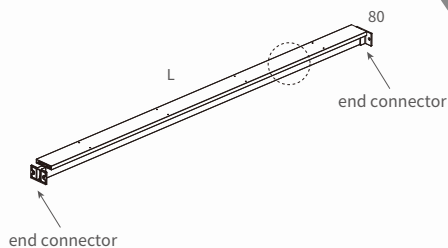

FLT80-9CB
Cross Beam (Supporter)

*Aluminium extrusion cross bar with
2 zamak end connectors

Model No.	L
FLT80-9CB180	1620
FLT80-9CB200	1820
FLT80-9CB240	2220