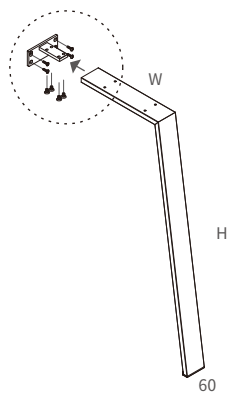

AFT6-WW & FLT60-WSH Wall-Mounted Leg

AFT6-WW
Wall-Mounted J Leg
*Height: 410, 700 & 850mm

Model No.	W	H
AFT6-WW21-41	198	410
AFT6-WW21-71	198	710
AFT6-WW21-85	198	850
AFT6-WW27-41	273	410
AFT6-WW27-71	273	710
AFT6-WW27-85	273	850
AFT6-WW32-41	323	410
AFT6-WW32-71	323	710
AFT6-WW32-85	323	850

FLT60-WSH
Wall-Mounted Shelf Support
*Length: 210, 277 & 327mm

Model No.	L
FLT60-WSH21	210
FLT60-WSH27	277
FLT60-WSH32	327