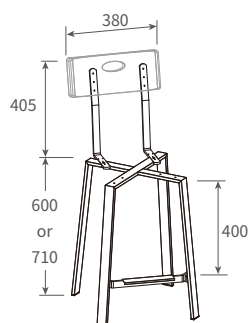

*W x W: 446 x 446mm

Model No.	A	H
ST45-32	515	320
ST45-41	535	410
ST45-56	565	560

ST45-32

ST45-41

ST45-56

HST45 High Stool Frame

*W x W: 446 x 446mm

HST45-60

HCH35-60

HCH35-71

Model No.	A	H
HCH35-60	475	600
HCH35-71	495	710

CH45 & HCH45 Chair Frames

*Plywood back supporter

CH45 Chair Frame

*W x W: 446 x 446mm
*Hight: 410mm

HCH45 High Chair Frame

*W x W: 446 x 446mm

HCH35-60

HCH35-71

Model No.	A	H
HCH45-60	575	600
HCH45-71	595	710

A4 Bench Frames

*W= 296mm

ABH3041
Bench Frame
 *Height: 410mm

ABH3041-60
 L= 588

ABH3041-80
 L= 788

ABH3041-100
 L= 988

ABH3071
High Bench Frame
 *Height: 710mm

ABH3071-60
 L= 588

ABH3071-80
 L= 788

ABH3071-100
 L= 988

A4 Bench Frames

*W= 346mm