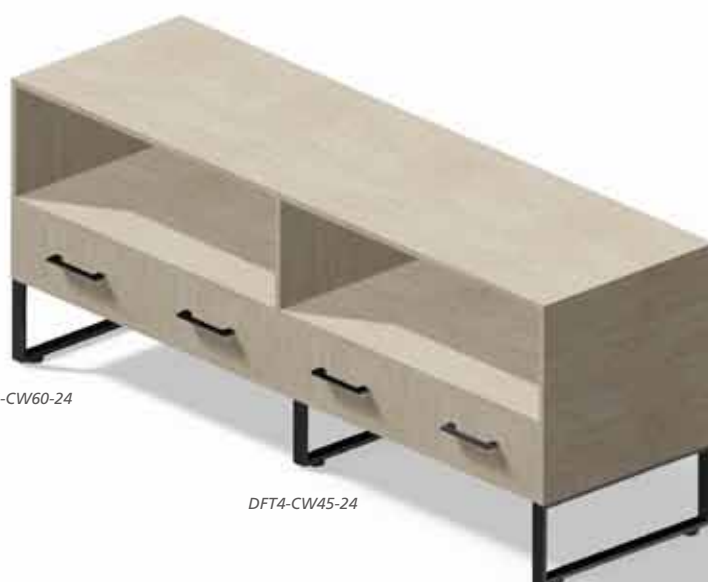

DFT4-CW60-24

DFT4-CW60-24