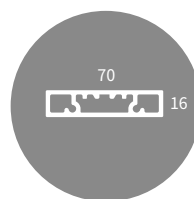

Size: (L) 1,596 x (W) 796 x (H) 710mm

Including 2 x DFT6-EW80-71 + 1 x FLT6-CB160

DFT6 Working Table Frame

Size: (L) 1,136 x (W) 596 x (H) 1000mm

Including 1 x DFT6-HW60-100 + 2 x FLT6-CB120

AFT7-EW & HW Frame Table Leg

AFT7-EW-71
Frame Table Leg
*Height: 710mm

Model No.	W	A
AFT7-EW45-71	446	619
AFT7-EW60-71	596	769
AFT7-EW70-71	700	869
AFT7-EW80-71	796	970

AFT7-HW-85
Frame High Leg
*Height: 850mm

Model No.	W	A
AFT7-HW45-85	446	651
AFT7-HW60-85	596	801
AFT7-HW70-85	700	901
AFT7-HW80-85	796	1000

AFT7-HW-100
Frame High Leg
*Height: 1000mm

Model No.	W	A
AFT7-HW45-100	446	688
AFT7-HW60-100	596	838
AFT7-HW70-100	700	938
AFT7-HW80-100	796	1039

UFT7-EW & HW Frame Table Leg

UFT7-EW-71
 Frame Table Leg
 *Height: 710mm