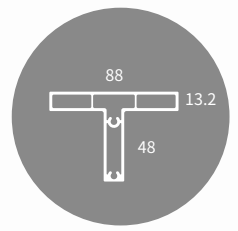

FLT4-CB Cross Beam

FLT4-CB
Cross Beam (Supporter)
*Aluminium extrusion cross bar with 2 zamak end connectors