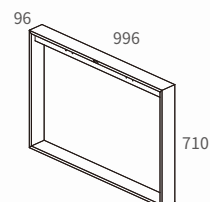

AFT7 & DFT7 Frame Table Leg

AFT7 Long Table Frame System

Size: (L) 2,122 x (W) 796 / 446 x (H) 710mm

Including 2 x AFT7-EW80-71 + 1 x AFT7-EW45-71 + 2 x FLT80-7CB110

DFT7 Long Table Frame System

Size: (L) 3,122 x (W) 1,196 x (H) 710mm

Including 3 x DFT7-EW120-71 + 4 x FLT80-7CB160

AFT9 & DFT9 Frame Table Leg

AFT9-EW90-71
Frame Table Leg

*Applicable to 2 cross beams
*Size: (W) 896 x (A) 1070 x (H) 710mm

DFT9-EW100-71
Frame Table Leg

*Applicable to 2 cross beams
*Size: (W) 996 x (H) 710mm