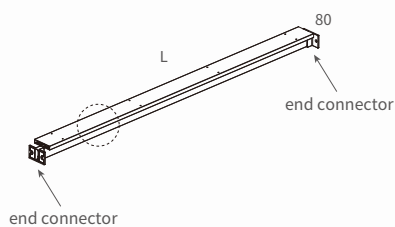

Model No.	W
DFT7-EW70-71	696
DFT7-EW80-71	796

DFT7-2EW-71
Frame Table Leg

*Applicable to 2 top beams
*Height: 710mm

Model No.	W
DFT7-2EW120-71	1196
DFT7-2EW140-71	1396

FLT80-7CB
Cross Beam (Supporter)

*Aluminium extrusion cross bar with 2 zamak end connectors