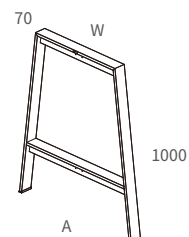

Size: (L) 1,596 x (W) 796 x (H) 710mm

Including 2 x DFT6-EW80-71 + 1 x FLT6-CB160

DFT6 Working Table Frame

Size: (L) 1,136 x (W) 596 x (H) 1000mm

Including 1 x DFT6-HW60-100 + 2 x FLT6-CB120

AFT7-EW & HW Frame Table Leg

AFT7-EW-71
Frame Table Leg
*Height: 710mm

Model No.	W	A
AFT7-EW45-71	446	619
AFT7-EW60-71	596	769
AFT7-EW70-71	700	869
AFT7-EW80-71	796	970

AFT7-HW-85
Frame High Leg
*Height: 850mm

Model No.	W	A
AFT7-HW45-85	446	651
AFT7-HW60-85	596	801
AFT7-HW70-85	700	901
AFT7-HW80-85	796	1000

AFT7-HW-100
Frame High Leg
*Height: 1000mm

Model No.	W	A
AFT7-HW45-100	446	688
AFT7-HW60-100	596	838
AFT7-HW70-100	700	938
AFT7-HW80-100	796	1039

UFT7-EW & HW Frame Table Leg

UFT7-EW-71
 Frame Table Leg
 *Height: 710mm