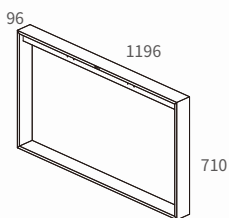

DFT9-EW120-71
Frame Table Leg

*Applicable to 2 cross beams
*Size: (W) 1196 x (H) 710mm