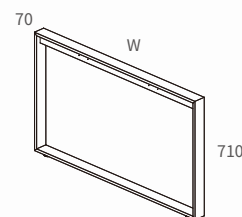

DFT7-2EW-71
Frame Table Leg

*Applicable to 2 top beams
*Height: 710mm

Model No.	W
DFT7-2EW120-71	1196
DFT7-2EW140-71	1396