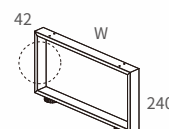

DFT4-CW Cabinet & Sofa Feet

DFT4-CW-24
Cabinet & Sofa Feet

- *Height: 240mm
- *With height adjustable glides (+10 mm)

Model No.	W
DFT4-CW40-24	396
DFT4-CW45-24	446
DFT4-CW60-24	596
DFT4-CW80-24	796