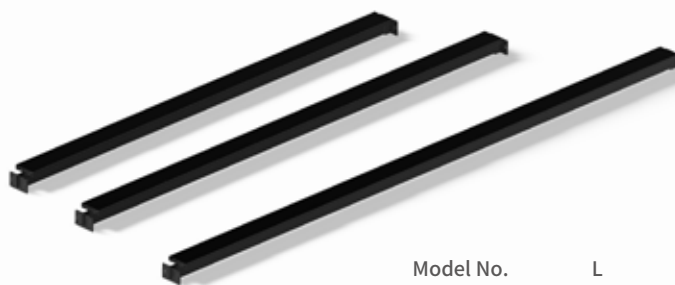

FLT80-9CB
Cross Beam (Supporter)

*Aluminium extrusion cross bar with
2 zamak end connectors

Model No.	L
FLT80-9CB180	1620
FLT80-9CB200	1820
FLT80-9CB240	2220