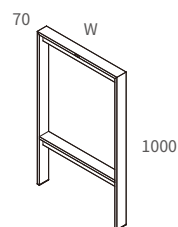

Model No.	W
UFT7-HW45-100	446
UFT7-HW60-100	596
UFT7-HW70-100	700
UFT7-HW80-100	796