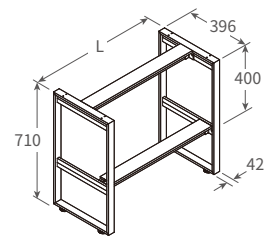

**DBH4071
High Stool Frame**

*H: 710mm
*With height adjustable glides (+10mm)

DBH4071-60
L= 588