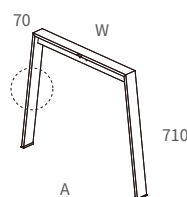

Model No.	L
FLT6-CB100	876
FLT6-CB120	1076
FLT6-CB140	1276
FLT6-CB160	1476

DFT6 Coffee Table Frame

Size: (L) 1,196 x (W) 596 x (H) 410mm

Including 2 x DFT6-EW60-41 + 1 x FLT6-CB120

DFT6 Dining Table Frame

Size: (L) 1,596 x (W) 796 x (H) 710mm

Including 2 x DFT6-EW80-71 + 1 x FLT6-CB160

DFT6 Working Table Frame

Size: (L) 1,136 x (W) 596 x (H) 1000mm

Including 1 x DFT6-HW60-100 + 2 x FLT6-CB120

AFT7-EW & HW Frame Table Leg

AFT7-EW-71
Frame Table Leg
*Height: 710mm

Model No.	W	A
AFT7-EW45-71	446	619
AFT7-EW60-71	596	769
AFT7-EW70-71	700	869
AFT7-EW80-71	796	970

AFT7-HW-85
Frame High Leg
*Height: 850mm

Model No.	W	A
AFT7-HW45-85	446	651
AFT7-HW60-85	596	801
AFT7-HW70-85	700	901
AFT7-HW80-85	796	1000