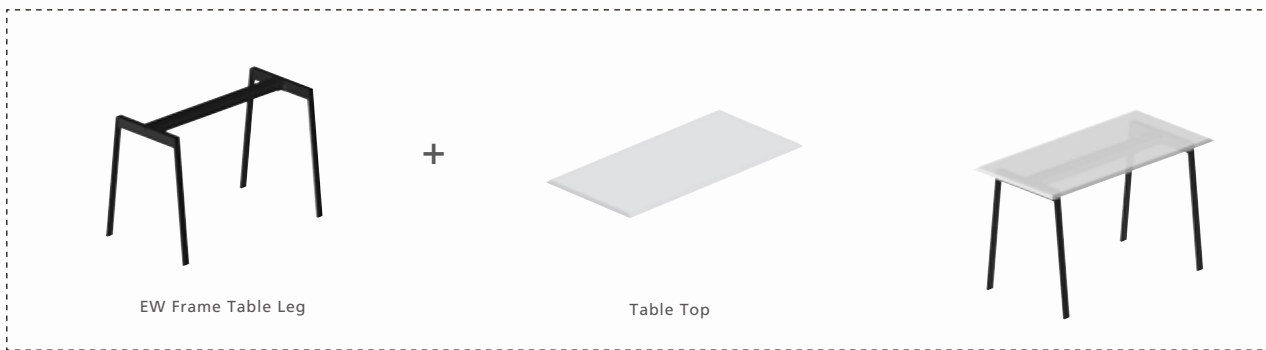

FLT60-WSH
Wall-Mounted Shelf Support
 *Length: 210, 277 & 327mm

Model No.	L
FLT60-WSH21	210
FLT60-WSH27	277
FLT60-WSH32	327

K/D Flat Pack

EW Table Leg + FLT Cross Beam

EW Table Leg (2 pcs)

FLT Cross Beam

EW Frame Table Leg