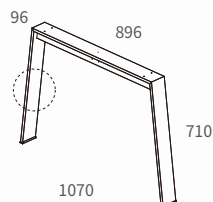

UFT7 Office Table Frame

Size: (L) 1,096 x (W) 596 x (H) 710mm
Including 2 x UFT7-EW60-71 + 1 FLT80-7CB110

DFT7 Office Table Frame, with side table

Size: (L) 1,396 x (W) 1,396 / 696 x (H) 710mm
Including 1 x DFT7-EW140-71 + 1 x DFT7-EW70-71
+ 2 x FLT80-7CB140

AFT7 & DFT7 Frame Table Leg

AFT7 Long Table Frame System

Size: (L) 2,122 x (W) 796 / 446 x (H) 710mm

Including 2 x AFT7-EW80-71 + 1 x AFT7-EW45-71 + 2 x FLT80-7CB110

DFT7 Long Table Frame System

Size: (L) 3,122 x (W) 1,196 x (H) 710mm

Including 3 x DFT7-EW120-71 + 4 x FLT80-7CB160

AFT9 & DFT9 Frame Table Leg

AFT9-EW90-71
Frame Table Leg

*Applicable to 2 cross beams
*Size: (W) 896 x (A) 1070 x (H) 710mm

DFT9-EW100-71
Frame Table Leg

*Applicable to 2 cross beams
*Size: (W) 996 x (H) 710mm