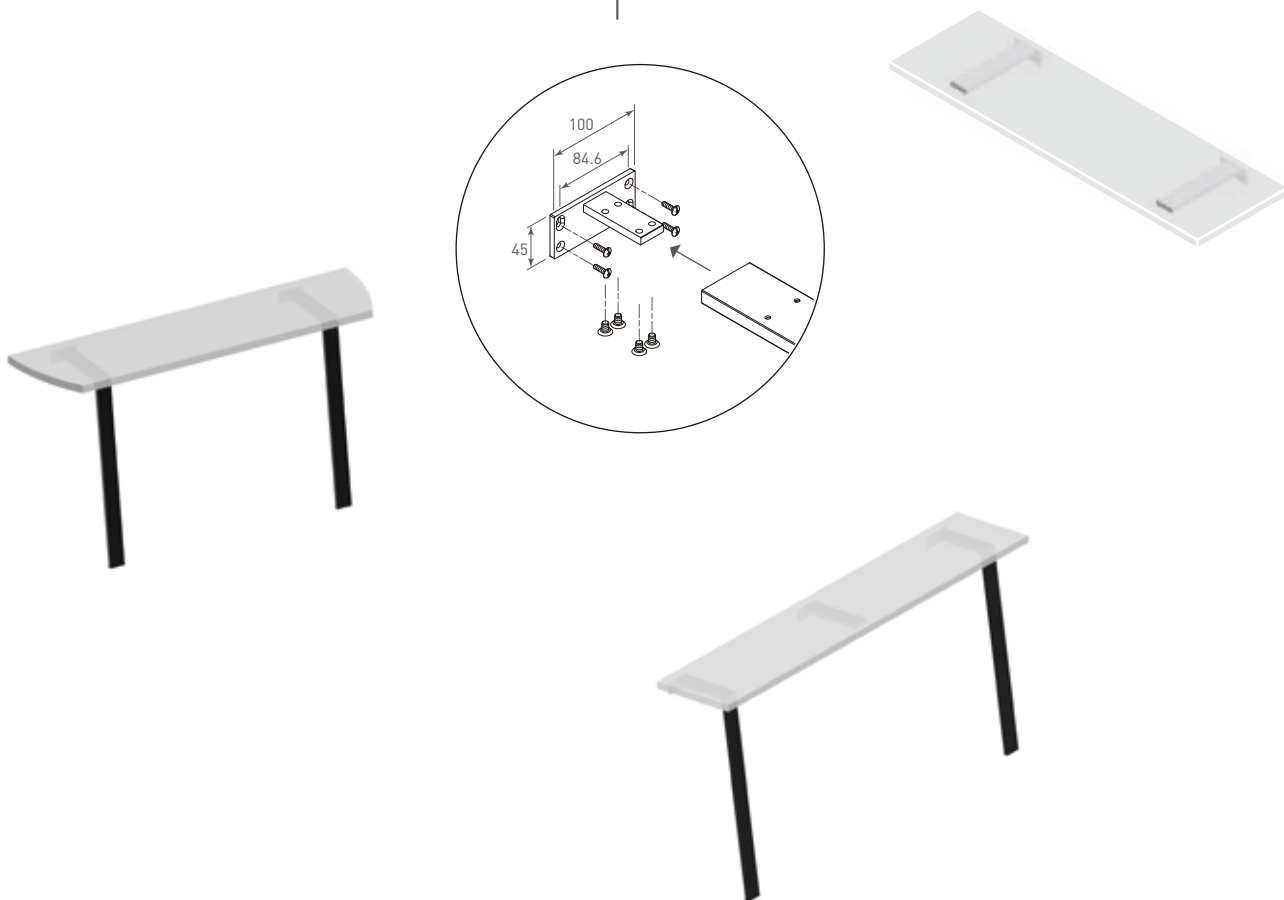

AFT6-WW & FLT60-WSH Wall-Mounted Leg

AFT6-WW
Wall-Mounted J Leg
 *Height: 410, 700 & 850mm

Model No.	W	H
AFT6-WW21-41	198	410
AFT6-WW21-71	198	710
AFT6-WW21-85	198	850
AFT6-WW27-41	273	410
AFT6-WW27-71	273	710
AFT6-WW27-85	273	850
AFT6-WW32-41	323	410
AFT6-WW32-71	323	710
AFT6-WW32-85	323	850

FLT60-WSH
Wall-Mounted Shelf Support
 *Length: 210, 277 & 327mm

Model No.	L
FLT60-WSH21	210
FLT60-WSH27	277
FLT60-WSH32	327

K/D Flat Pack

EW Table Leg + FLT Cross Beam

EW Table Leg (2 pcs)

FLT Cross Beam

EW Frame Table Leg