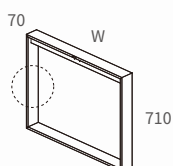

UFT7-HW-100
 Frame High Leg
 *Height: 1000mm

Model No.	W
UFT7-HW45-100	446
UFT7-HW60-100	596
UFT7-HW70-100	700
UFT7-HW80-100	796

DFT7-EW Frame Table Leg

DFT7-EW-71
Frame Table Leg

*Applicable to 1 top beam
*Height: 710mm

Model No.	W
DFT7-EW70-71	696
DFT7-EW80-71	796

DFT7-2EW-71
Frame Table Leg

*Applicable to 2 top beams
*Height: 710mm

Model No.	W
DFT7-2EW120-71	1196
DFT7-2EW140-71	1396

FLT80-7CB
Cross Beam (Supporter)

*Aluminium extrusion cross bar with 2 zamak end connectors