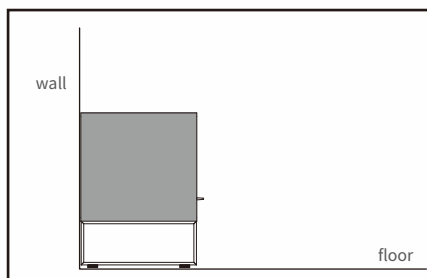

DFT4-CW Cabinet & Sofa Feet

DFT4-CW-24
Cabinet & Sofa Feet

- *Height: 240mm
- *With height adjustable glides (+10 mm)

Model No.	W
DFT4-CW40-24	396
DFT4-CW45-24	446
DFT4-CW60-24	596
DFT4-CW80-24	796