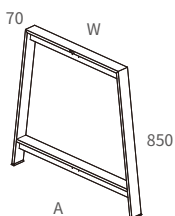

Model No.	L
FLT6-CB100	876
FLT6-CB120	1076
FLT6-CB140	1276
FLT6-CB160	1476

DFT6 Coffee Table Frame

Size: (L) 1,196 x (W) 596 x (H) 410mm

Including 2 x DFT6-EW60-41 + 1 x FLT6-CB120

DFT6 Dining Table Frame

Size: (L) 1,596 x (W) 796 x (H) 710mm

Including 2 x DFT6-EW80-71 + 1 x FLT6-CB160

DFT6 Working Table Frame

Size: (L) 1,136 x (W) 596 x (H) 1000mm

Including 1 x DFT6-HW60-100 + 2 x FLT6-CB120

AFT7-EW & HW Frame Table Leg

AFT7-EW-71
Frame Table Leg
*Height: 710mm

Model No.	W	A
AFT7-EW45-71	446	619
AFT7-EW60-71	596	769
AFT7-EW70-71	700	869
AFT7-EW80-71	796	970

AFT7-HW-85
Frame High Leg
*Height: 850mm

Model No.	W	A
AFT7-HW45-85	446	651
AFT7-HW60-85	596	801
AFT7-HW70-85	700	901
AFT7-HW80-85	796	1000