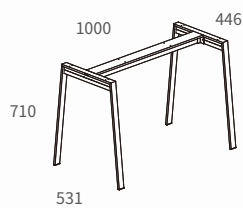

UFT4 Frame Table Leg

UFT4-EW-41
Frame Table Leg
*Height: 410mm

Model No.	W
UFT4-EW40-41	396
UFT4-EW45-41	446
UFT4-EW60-41	596

UFT4-EW-71
Frame Table Leg
*Height: 710mm

Model No.	W
UFT4-EW40-71	396
UFT4-EW45-71	446
UFT4-EW60-71	596

UFT4-HW-85
Frame High Leg
*Height: 850mm

Model No.	W
UFT4-HW40-85	396
UFT4-HW45-85	446
UFT4-HW60-85	596

UFT4-HW-100
Frame High Leg
*Height: 1000mm

Model No.	W
UFT4-HW40-100	396
UFT4-HW45-100	446
UFT4-HW60-100	596

Frame Table Leg, with 1 cross beam

Frame High Leg, with 2 cross beams

AFT4 Frame Table Leg

AFT4 Office Table Frame

Including 2 x AFT4-EW45-71 + 1 x FLT4-CB100

Dimensions: (L) 1000 x (W) 446 / 531 x (H) 710mm

AFT4 High Bar Table Frame

Including 2 x AFT4-HW35-100 + 2 x FLT4-CB100

Dimensions: (L) 1000 x (W) 346 / 553 x (H) 1000mm

UFT4 Frame Table Leg

UFT4 Coffee Table Frame
Including 2 x UFT4-EW45-41 + 1 x FLT4-CB80
Dimensions: (L) 800 x (W) 446 x (H) 410mm