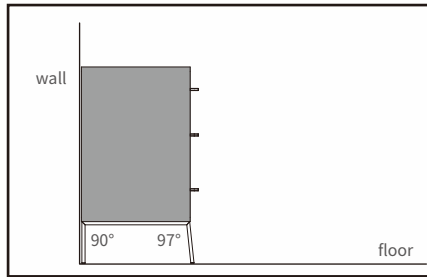

- *Height: 240mm
- *With height adjustable glides (+10 mm)

Model No.	W
DFT4-CW40-24	396
DFT4-CW45-24	446
DFT4-CW60-24	596
DFT4-CW80-24	796

DFT4-CW60-24

DFT4-CW60-24

BFT4-CW Cabinet & Sofa Feet

BFT4-CW-17
 Cabinet & Sofa Feet
 *Height: 174mm