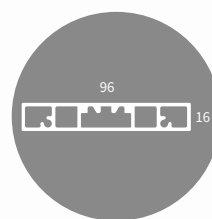

AFT7 & DFT7 Frame Table Leg

AFT7 Long Table Frame System

Size: (L) 2,122 x (W) 796 / 446 x (H) 710mm

Including 2 x AFT7-EW80-71 + 1 x AFT7-EW45-71 + 2 x FLT80-7CB110

DFT7 Long Table Frame System

Size: (L) 3,122 x (W) 1,196 x (H) 710mm

Including 3 x DFT7-EW120-71 + 4 x FLT80-7CB160

AFT9 & DFT9 Frame Table Leg

AFT9-EW90-71
Frame Table Leg

*Applicable to 2 cross beams
*Size: (W) 896 x (A) 1070 x (H) 710mm

DFT9-EW100-71
Frame Table Leg

*Applicable to 2 cross beams
*Size: (W) 996 x (H) 710mm