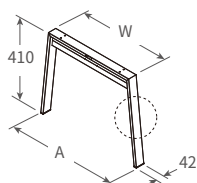

Model No.	W	A
AFT4-EW30-41	296	381
AFT4-EW35-41	346	431
AFT4-EW40-41	396	481
AFT4-EW45-41	446	531

AFT4-EW-71
Frame Table Leg
*Height: 710mm