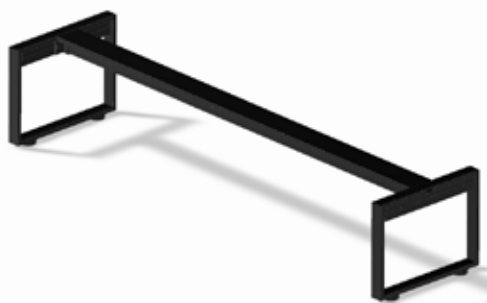

DFT4-EW-32 TV Stand Frame

*DFT4-EW-32
TV Stand Frame*

- *Height: 320mm
- *With height adjustable glides (+10 mm)

Model No.	W
DFT4-EW35-32	346
DFT4-EW40-32	396
DFT4-EW45-32	446

*FLT4-CB
Cross Beam (Supporter)*

- *Aluminium extrusion cross bar with 2 zamak end connectors

Model No.	L
FLT4-CB120	1116
FLT4-CB140	1316
FLT4-CB160	1516
FLT4-CB180	1716
FLT4-CB200	1916