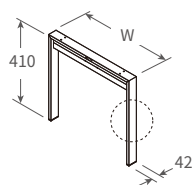

AFT4 Frame Table Leg

AFT4-EW-41
Frame Table Leg
*Height: 410mm

Model No.	W	A
AFT4-EW30-41	296	381
AFT4-EW35-41	346	431
AFT4-EW40-41	396	481
AFT4-EW45-41	446	531

AFT4-EW-71
Frame Table Leg
*Height: 710mm

Model No.	W	A
AFT4-EW30-71	296	444
AFT4-EW35-71	346	494
AFT4-EW40-71	396	544
AFT4-EW45-71	446	594

AFT4-HW-85
Frame High Leg
*Height: 850mm

Model No.	W	A
AFT4-HW30-85	296	472
AFT4-HW35-85	346	522
AFT4-HW40-85	396	571
AFT4-HW45-85	446	622

AFT4-HW-100
Frame High Leg
*Height: 1000mm

Model No.	W	A
AFT4-HW30-100	296	503
AFT4-HW35-100	346	553
AFT4-HW40-100	396	603
AFT4-HW45-100	446	653

UFT4 Frame Table Leg

UFT4-EW-41
Frame Table Leg
*Height: 410mm

Model No.	W
UFT4-EW40-41	396
UFT4-EW45-41	446
UFT4-EW60-41	596

UFT4-EW-71
Frame Table Leg
*Height: 710mm

Model No.	W
UFT4-EW40-71	396
UFT4-EW45-71	446
UFT4-EW60-71	596