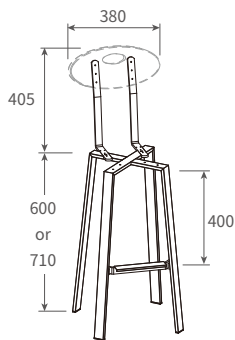

Model No.	A	H
ST35-32	415	320
ST35-41	435	410
ST35-56	465	560

HST35 High Stool Frame

*W x W: 346 x 346mm

HST35-60

HST35-71

Model No.	A	H
HST35-60	475	600
HST35-71	495	710

ST45 & HST45 Stool Frames

ST45 Stool Frame

*W x W: 446 x 446mm

Model No.	A	H
ST45-32	515	320
ST45-41	535	410
ST45-56	565	560

ST45-32

ST45-41

ST45-56

HST45 High Stool Frame

*W x W: 446 x 446mm

HST45-60

HST45-71

Model No.	A	H
HST45-60	575	600
HST45-71	595	710

CH35 & HCH35 Chair Frames

*Plywood back supporter

**CH35
Chair Frame**

*W x W: 346 x 346mm
*Hight: 410mm

**HCH35
High Chair Frame**

*W x W: 346 x 346mm

*W x W: 446 x 446mm

HCH35-60

HCH35-71

Model No.	A	H
HCH45-60	575	600
HCH45-71	595	710

A4 Bench Frames

*W= 296mm

ABH3041
Bench Frame
 *Height: 410mm

ABH3041-60
 L= 588