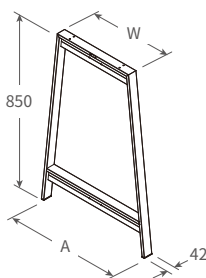

AFT4 Frame Table Leg

AFT4-EW-41
Frame Table Leg
*Height: 410mm

Model No.	W	A
AFT4-EW30-41	296	381
AFT4-EW35-41	346	431
AFT4-EW40-41	396	481
AFT4-EW45-41	446	531

AFT4-EW-71
Frame Table Leg
*Height: 710mm

Model No.	W	A
AFT4-EW30-71	296	444
AFT4-EW35-71	346	494
AFT4-EW40-71	396	544
AFT4-EW45-71	446	594

AFT4-HW-85
Frame High Leg
*Height: 850mm

Model No.	W	A
AFT4-HW30-85	296	472
AFT4-HW35-85	346	522
AFT4-HW40-85	396	571
AFT4-HW45-85	446	622

AFT4-HW-100
Frame High Leg
*Height: 1000mm

Model No.	W	A
AFT4-HW30-100	296	503
AFT4-HW35-100	346	553
AFT4-HW40-100	396	603
AFT4-HW45-100	446	653