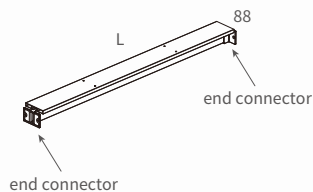

*FLT4-CB
Cross Beam (Supporter)*

- *Aluminium extrusion cross bar with 2 zamak end connectors

Model No.	L
FLT4-CB120	1116
FLT4-CB140	1316
FLT4-CB160	1516
FLT4-CB180	1716
FLT4-CB200	1916