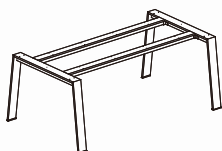

AFT9 & DFT9 Frame Table Leg

AFT9-EW90-71
Frame Table Leg

*Applicable to 2 cross beams
*Size: (W) 896 x (A) 1070 x (H) 710mm