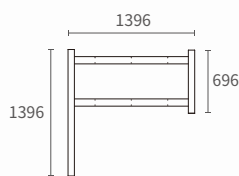

Model No.	W
DFT7-EW70-71	696
DFT7-EW80-71	796

DFT7-2EW-71
Frame Table Leg

*Applicable to 2 top beams
*Height: 710mm

Model No.	W
DFT7-2EW120-71	1196
DFT7-2EW140-71	1396

FLT80-7CB
Cross Beam (Supporter)

*Aluminium extrusion cross bar with 2 zamak end connectors

Model No.	L
FLT80-7CB110	956
FLT80-7CB130	1156
FLT80-7CB150	1356
FLT80-7CB160	1456
FLT80-7CB180	1656

AFT7, UFT7 & DFT7 Frame Table Leg

AFT7 Working Table Frame

Size: (L) 1,496 x (W) 796 x (H) 850mm
Including 2 x AFT7-HW80-85 + 2 x FLT80-7CB150

UFT7 Office Table Frame

Size: (L) 1,096 x (W) 596 x (H) 710mm
Including 2 x UFT7-EW60-71 + 1 FLT80-7CB110

DFT7 Office Table Frame, with side table

Size: (L) 1,396 x (W) 1,396 / 696 x (H) 710mm
Including 1 x DFT7-EW140-71 + 1 x DFT7-EW70-71
+ 2 x FLT80-7CB140