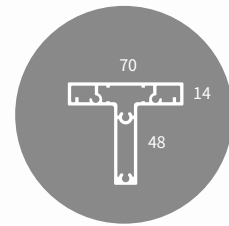

DFT6-EW45
Frame Table Leg
*Width: 446mm

Model No.	H
DFT6-EW45-32	320
DFT6-EW45-41	410
DFT6-EW45-56	560
DFT6-EW45-71	710

DFT6-EW60
Frame Table Leg
*Width: 596mm

Model No.	H
DFT6-EW60-32	320
DFT6-EW60-41	410
DFT6-EW60-56	560
DFT6-EW60-71	710

DFT6-EW80
Frame Table Leg
*Width: 796mm

Model No.	H
DFT6-EW80-32	320
DFT6-EW80-41	410
DFT6-EW80-56	560
DFT6-EW80-71	710

DFT6-HW45
Frame High Leg
*Width: 446mm

Model No.	H
DFT6-HW45-85	850
DFT6-HW45-100	1000

DFT6-HW60
Frame High Leg
*Width: 596mm

Model No.	H
DFT6-HW60-85	850
DFT6-HW60-100	1000

DFT6-EW Frame Table Leg

**FLT6-CB
Cross Beam (Supporter)**

*Aluminium extrusion cross bar with 2 zamak end connectors

Model No.	L
FLT6-CB100	876
FLT6-CB120	1076
FLT6-CB140	1276
FLT6-CB160	1476

DFT6 Coffee Table Frame

Size: (L) 1,196 x (W) 596 x (H) 410mm

Including 2 x DFT6-EW60-41 + 1 x FLT6-CB120

DFT6 Dining Table Frame