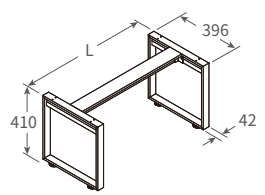

ABH3041-80
 L= 788

ABH3041-100
 L= 988

ABH3071
High Bench Frame
 *Height: 710mm

ABH3071-60
 L= 588

ABH3071-80
 L= 788

ABH3071-100
 L= 988

A4 Bench Frames

*W= 346mm

ABH3541
Bench Frame
 *Height: 410mm

ABH3541-60
 L= 588

ABH3541-80
 L= 788

ABH3541-100
 L= 988

ABH3571
High Bench Frame
 *Height: 710mm

ABH3571-60
 L= 588

ABH3571-80
 L= 788

ABH3571-100
 L= 988

D4 Bench Frames

*W= 396mm

**DBH4041
Bench Frame**

*H: 410mm
*With height adjustable glides (+10mm)

DBH4041-60
L= 588

DBH4041-80
L= 788

DBH4041-100
L= 988

**DBH4071
High Stool Frame**