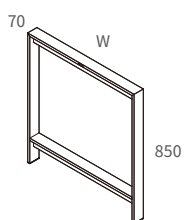

Model No.	W
UFT7-HW45-85	446
UFT7-HW60-85	596
UFT7-HW70-85	700
UFT7-HW80-85	796

UFT7-HW-100
Frame High Leg
*Height: 1000mm