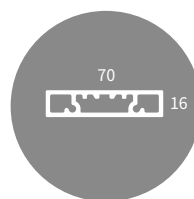

Model No.	L
FLT6-CB100	876
FLT6-CB120	1076
FLT6-CB140	1276
FLT6-CB160	1476

DFT6 Coffee Table Frame

Size: (L) 1,196 x (W) 596 x (H) 410mm

Including 2 x DFT6-EW60-41 + 1 x FLT6-CB120

DFT6 Dining Table Frame

Size: (L) 1,596 x (W) 796 x (H) 710mm

Including 2 x DFT6-EW80-71 + 1 x FLT6-CB160

DFT6 Working Table Frame

Size: (L) 1,136 x (W) 596 x (H) 1000mm

Including 1 x DFT6-HW60-100 + 2 x FLT6-CB120

AFT7-EW & HW Frame Table Leg

AFT7-EW-71
Frame Table Leg
*Height: 710mm

Model No.	W	A
AFT7-EW45-71	446	619
AFT7-EW60-71	596	769
AFT7-EW70-71	700	869
AFT7-EW80-71	796	970

AFT7-HW-85
Frame High Leg
*Height: 850mm

Model No.	W	A
AFT7-HW45-85	446	651
AFT7-HW60-85	596	801
AFT7-HW70-85	700	901
AFT7-HW80-85	796	1000