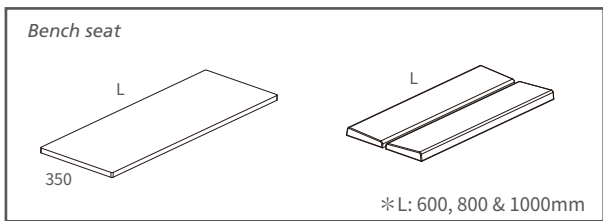

*W x W: 446 x 446mm

HCH35-60

HCH35-71

Model No.	A	H
HCH45-60	575	600
HCH45-71	595	710

A4 Bench Frames

*W= 296mm

ABH3041
Bench Frame
 *Height: 410mm

ABH3041-60
 L= 588