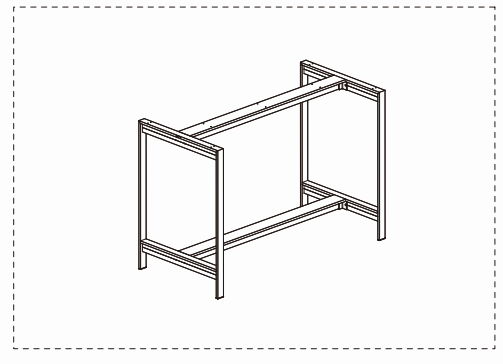

FLT4-CB Cross Beam

FLT4-CB
Cross Beam (Supporter)
 *Aluminium extrusion cross bar with 2 zamak end connectors

Model No.	L
FLT4-CB60	516
FLT4-CB80	716
FLT4-CB100	916
FLT4-CB120	1116
FLT4-CB140	1316
FLT4-CB160	1516

Frame Table Leg, with 1 cross beam

Frame High Leg, with 2 cross beams

AFT4 Frame Table Leg

AFT4 Office Table Frame

Including 2 x AFT4-EW45-71 + 1 x FLT4-CB100

Dimensions: (L) 1000 x (W) 446 / 531 x (H) 710mm