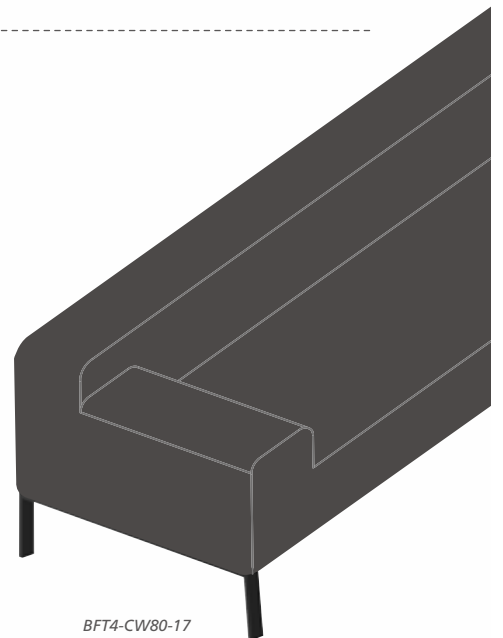

BFT4-CW80-17