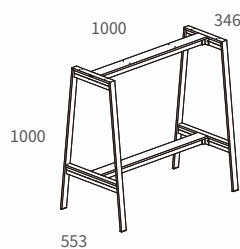

Frame Table Leg, with 1 cross beam

Frame High Leg, with 2 cross beams

AFT4 Frame Table Leg

AFT4 Office Table Frame

Including 2 x AFT4-EW45-71 + 1 x FLT4-CB100

Dimensions: (L) 1000 x (W) 446 / 531 x (H) 710mm

AFT4 High Bar Table Frame

Including 2 x AFT4-HW35-100 + 2 x FLT4-CB100

Dimensions: (L) 1000 x (W) 346 / 553 x (H) 1000mm

UFT4 Frame Table Leg

UFT4 Coffee Table Frame
Including 2 x UFT4-EW45-41 + 1 x FLT4-CB80
Dimensions: (L) 800 x (W) 446 x (H) 410mm

UFT4 High Working Table Frame
Including 2 x UFT4-HW60-85 + 2 x FLT4-CB120
Dimensions: (L) 1200 x (W) 596 x (H) 850mm

DFT6-EW & HW Frame Table Leg

DFT6-EW40
Frame Table Leg
*Width: 396mm

Model No.	H
DFT6-EW40-32	320
DFT6-EW40-41	410
DFT6-EW40-56	560
DFT6-EW40-71	710