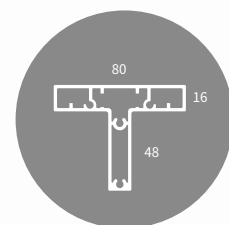

AFT7 & DFT7 Frame Table Leg

AFT7 Long Table Frame System

Size: (L) 2,122 x (W) 796 / 446 x (H) 710mm

Including 2 x AFT7-EW80-71 + 1 x AFT7-EW45-71 + 2 x FLT80-7CB110

DFT7 Long Table Frame System

Size: (L) 3,122 x (W) 1,196 x (H) 710mm

Including 3 x DFT7-EW120-71 + 4 x FLT80-7CB160

AFT9 & DFT9 Frame Table Leg

AFT9-EW90-71
Frame Table Leg

*Applicable to 2 cross beams
*Size: (W) 896 x (A) 1070 x (H) 710mm

DFT9-EW100-71
Frame Table Leg

*Applicable to 2 cross beams
*Size: (W) 996 x (H) 710mm

DFT9-EW120-71
Frame Table Leg

*Applicable to 2 cross beams
*Size: (W) 1196 x (H) 710mm

FLT80-9CB
Cross Beam (Supporter)

*Aluminium extrusion cross bar with
2 zamak end connectors

Model No.	L
FLT80-9CB180	1620
FLT80-9CB200	1820
FLT80-9CB240	2220